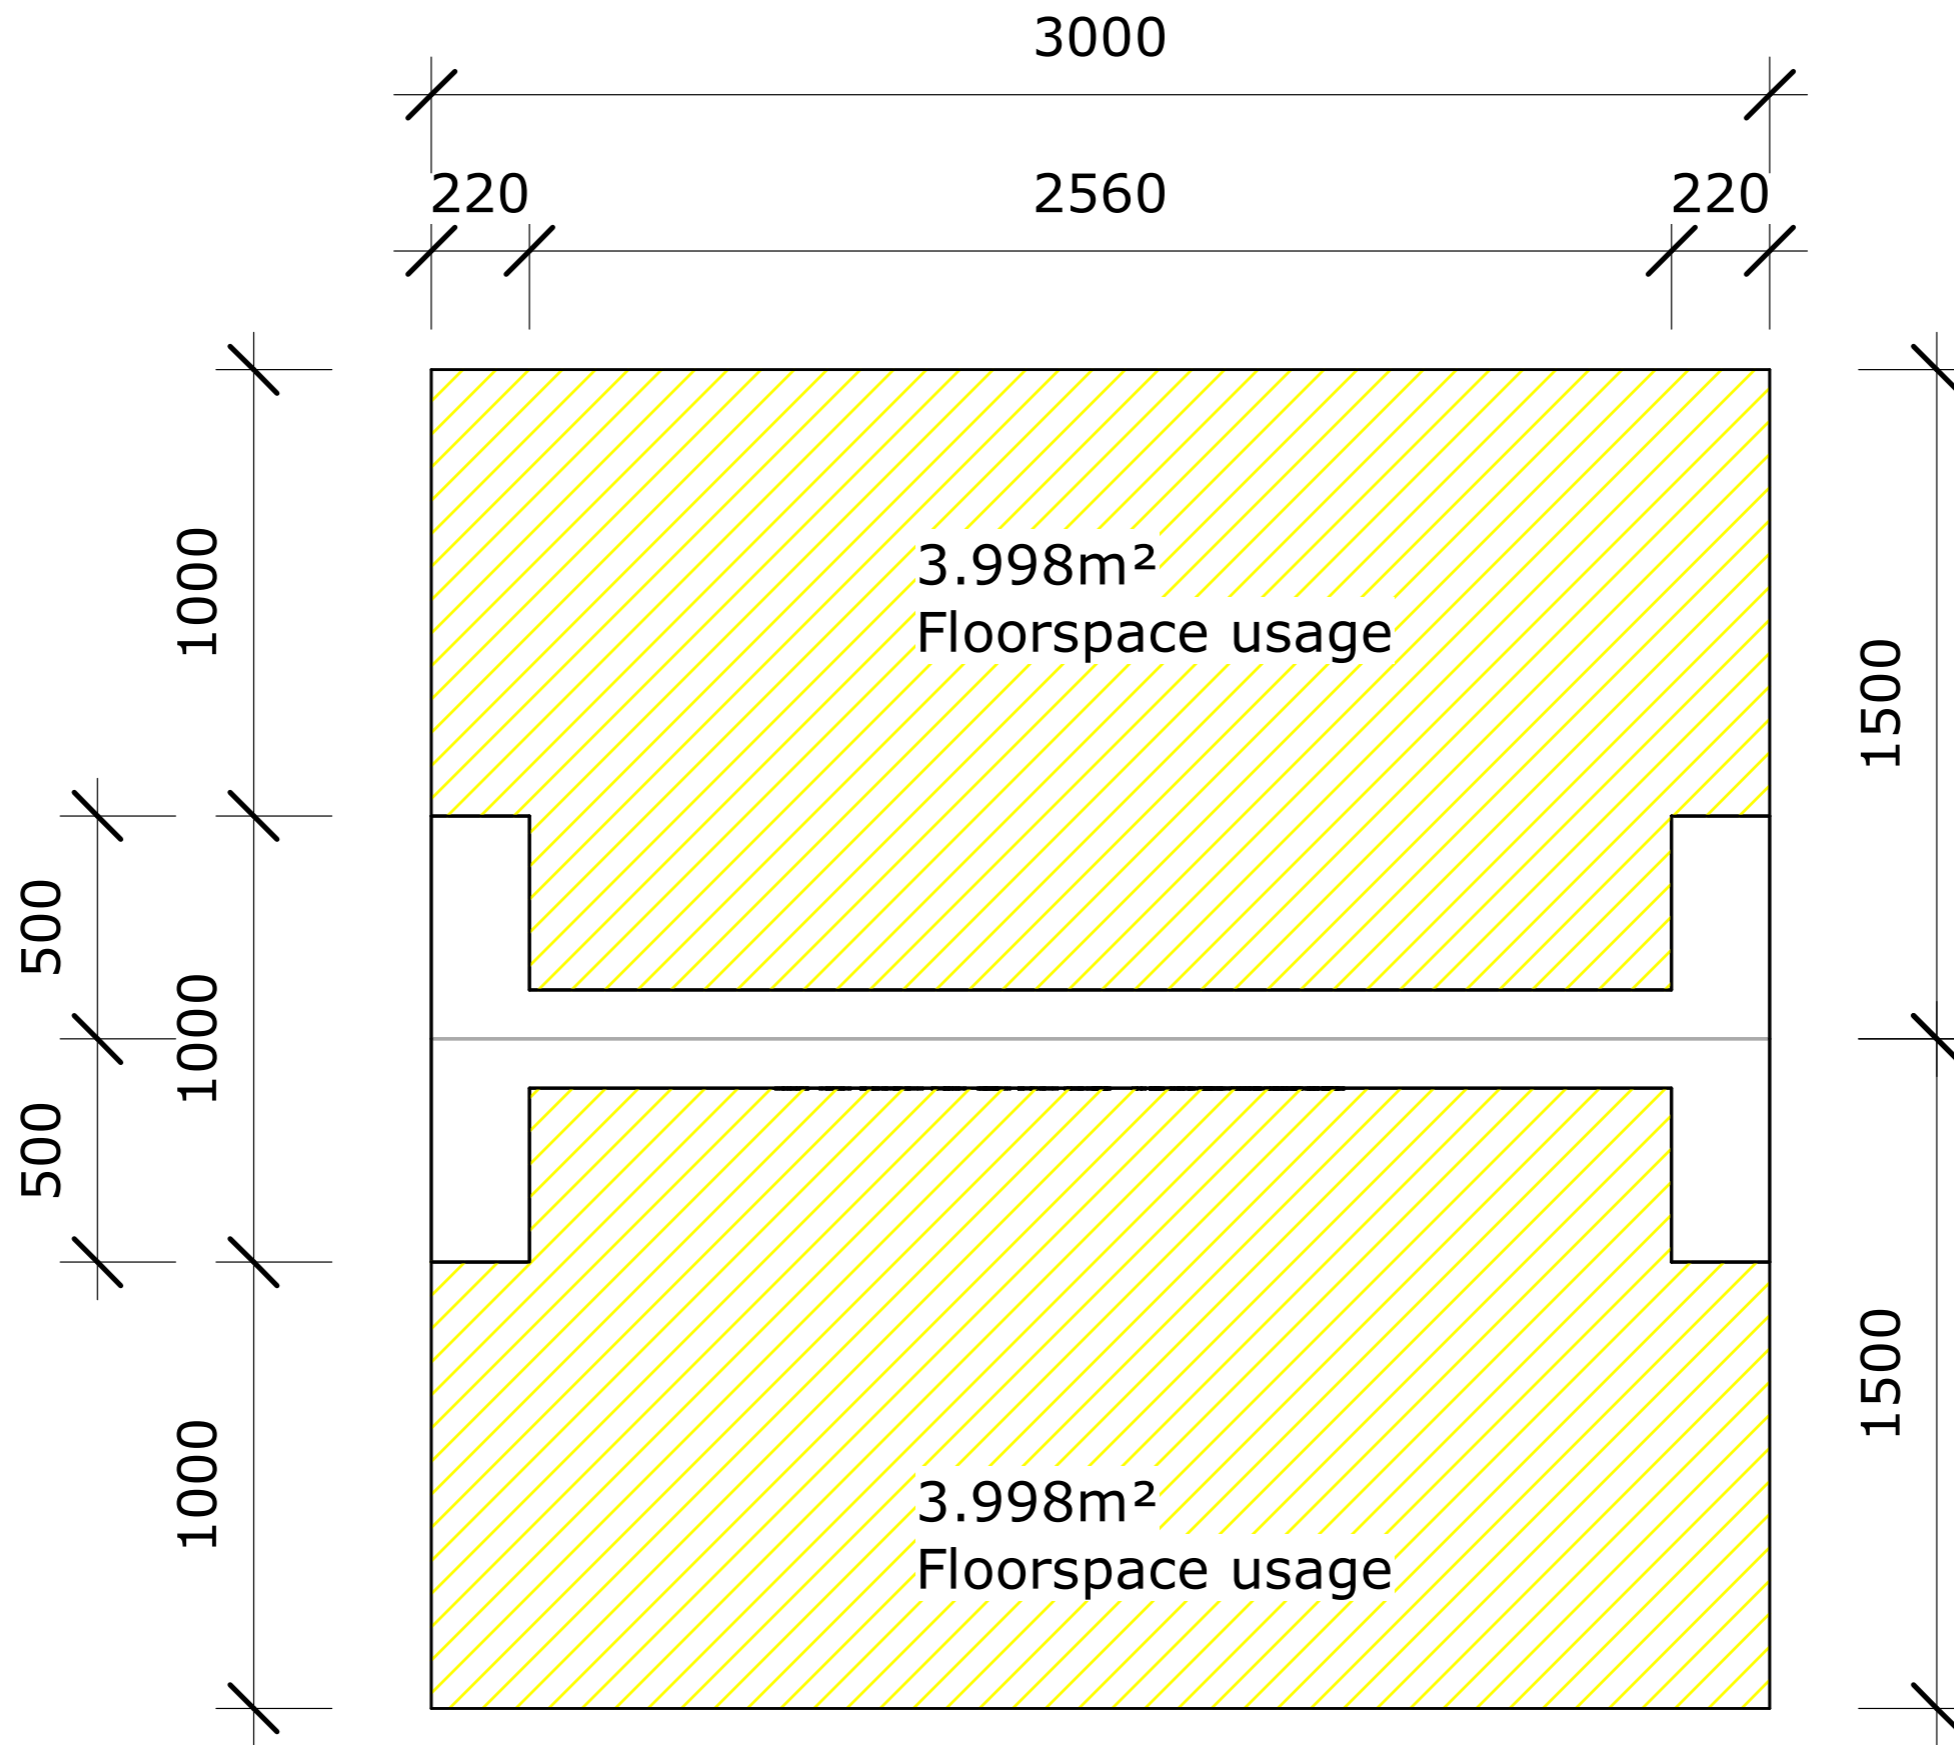

3000mm x 1500mm

CLIENT:
Homemakers

SHOW:
Homemakers Jhb 2020

AE:
Adri

DESIGNER:
Lindsay

3000mm x 1500mm
Floor space usage

CLIENT:
Homemakers

SHOW:
Homemakers Jhb 2020

AE:
Adri

DESIGNER:
Lindsay

2500mm x 2000mm

CLIENT:
Homemakers

SHOW:
Homemakers Jhb 2020

AE:
Adri

DESIGNER:
Lindsay

2500mm x 2000mm
Floor space usage