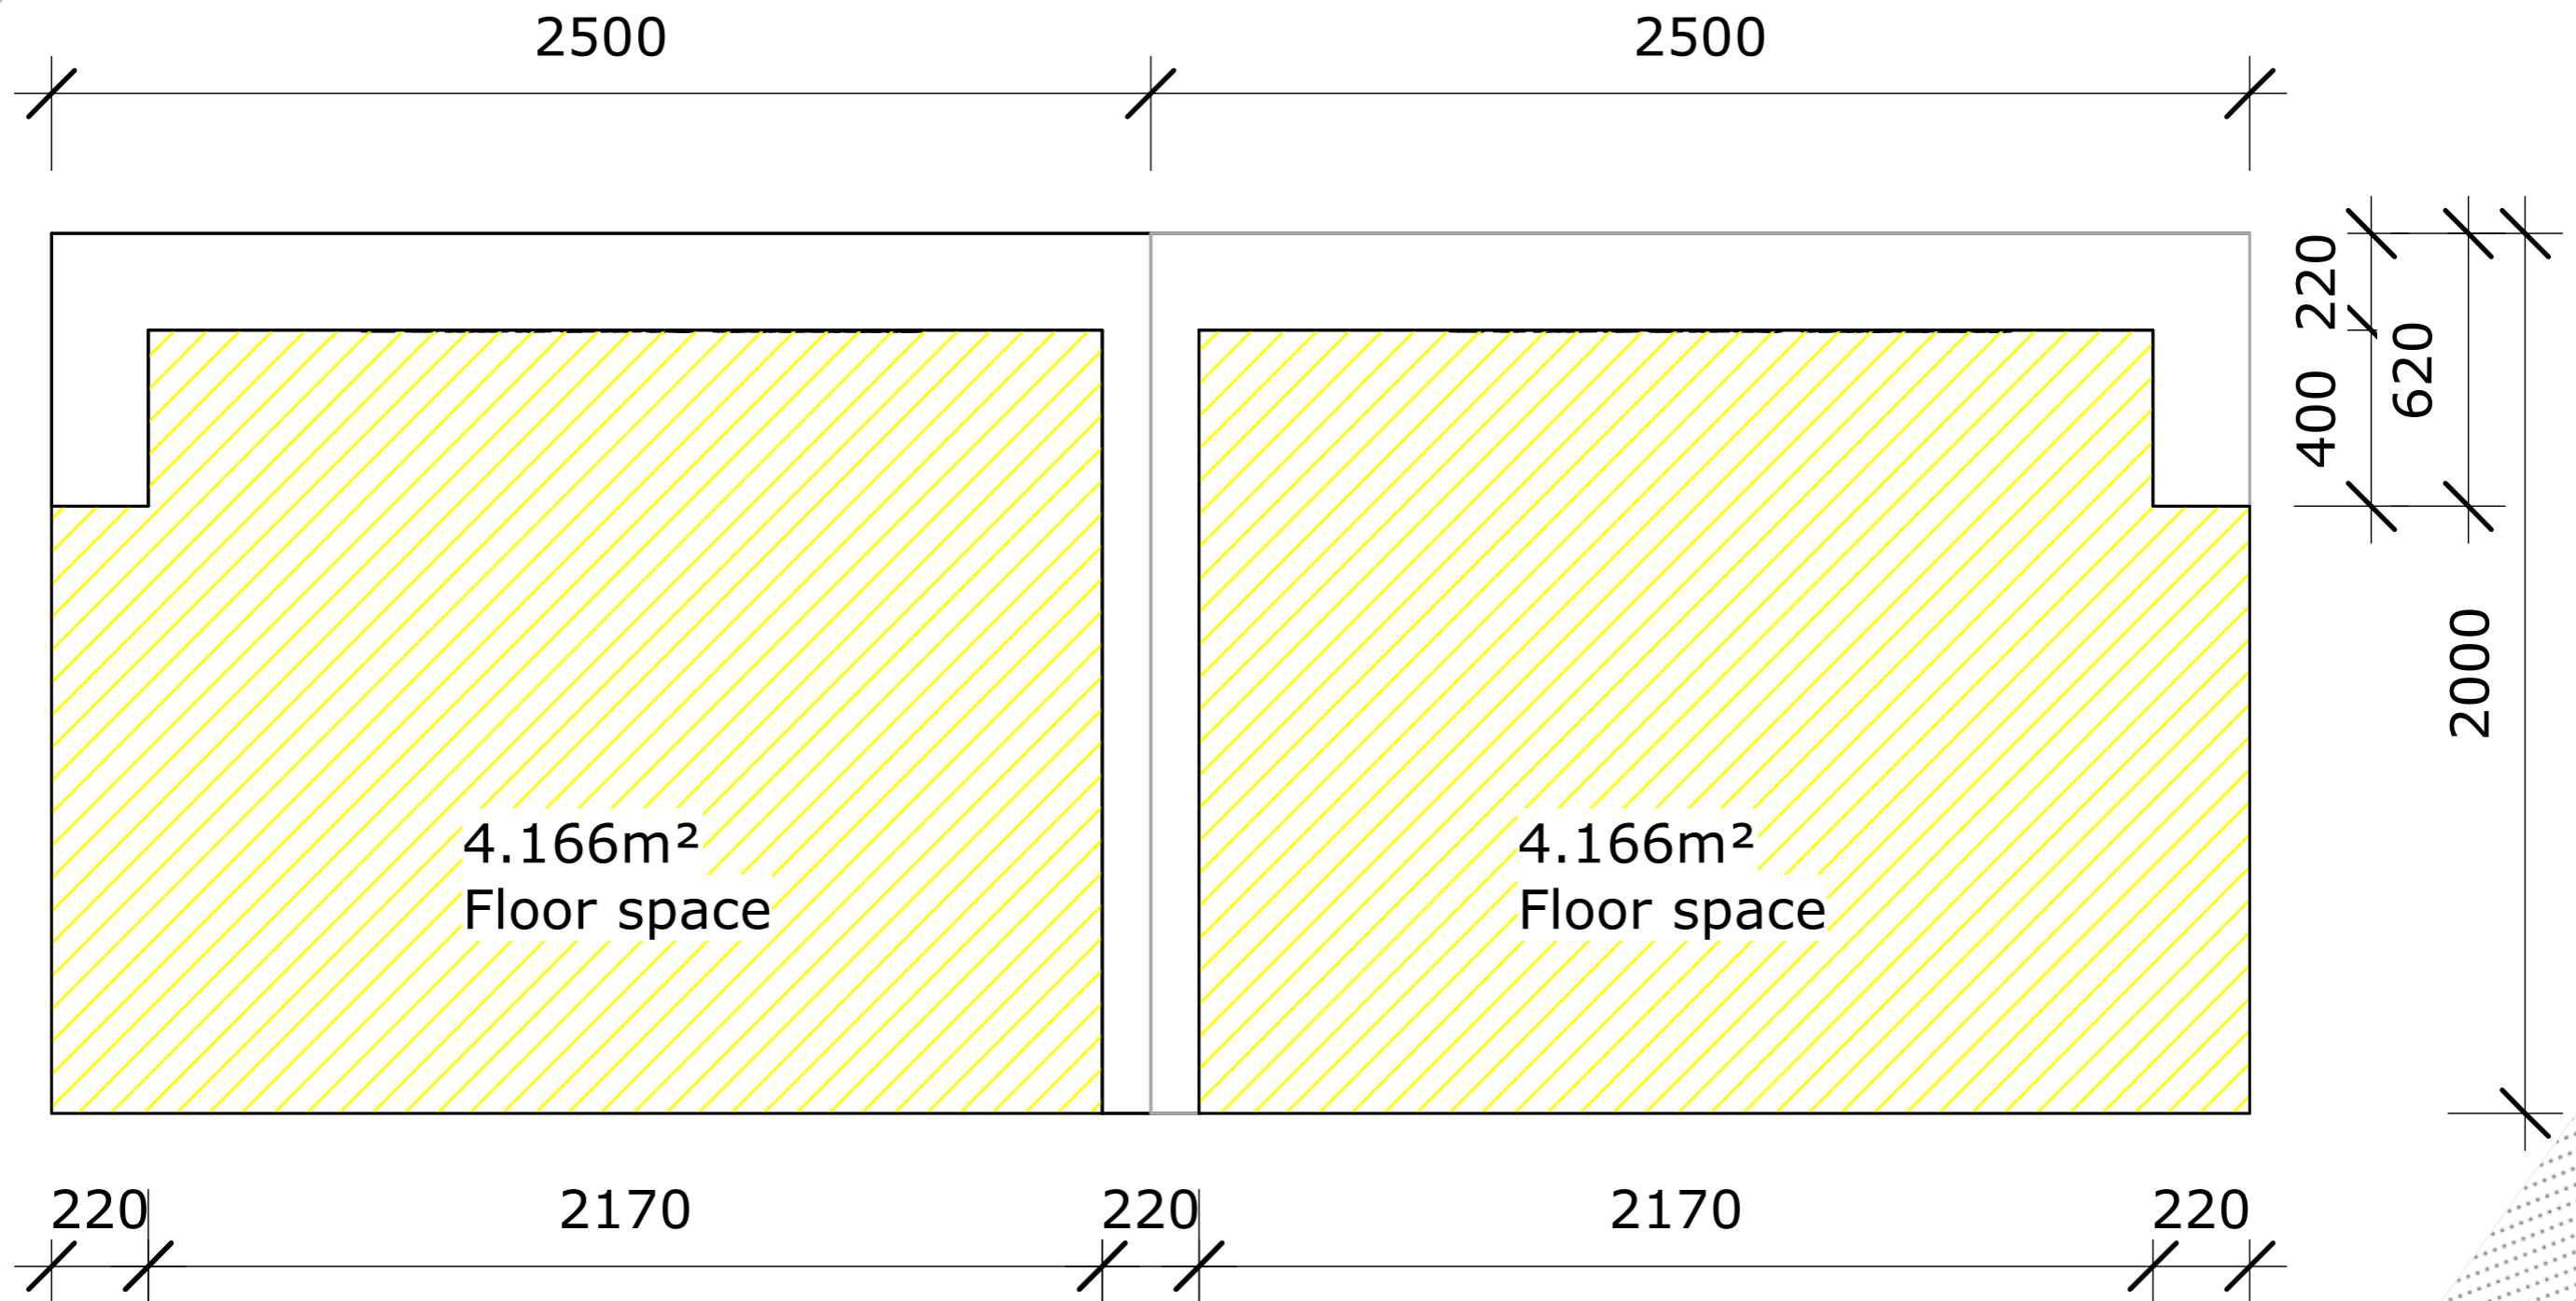

3000mm x 1500mm

CLIENT:
Homemakers

SHOW:
Homemakers Jhb 2020

AE:
Adri

DESIGNER:
Lindsay

3000mm x 1500mm
Floor space usage

CLIENT:
Homemakers

SHOW:
Homemakers Jhb 2020

AE:
Adri

DESIGNER:
Lindsay

2500mm x 2000mm

CLIENT:
Homemakers

SHOW:
Homemakers Jhb 2020

AE:
Adri

DESIGNER:
Lindsay

2500mm x 2000mm
Floor space usage